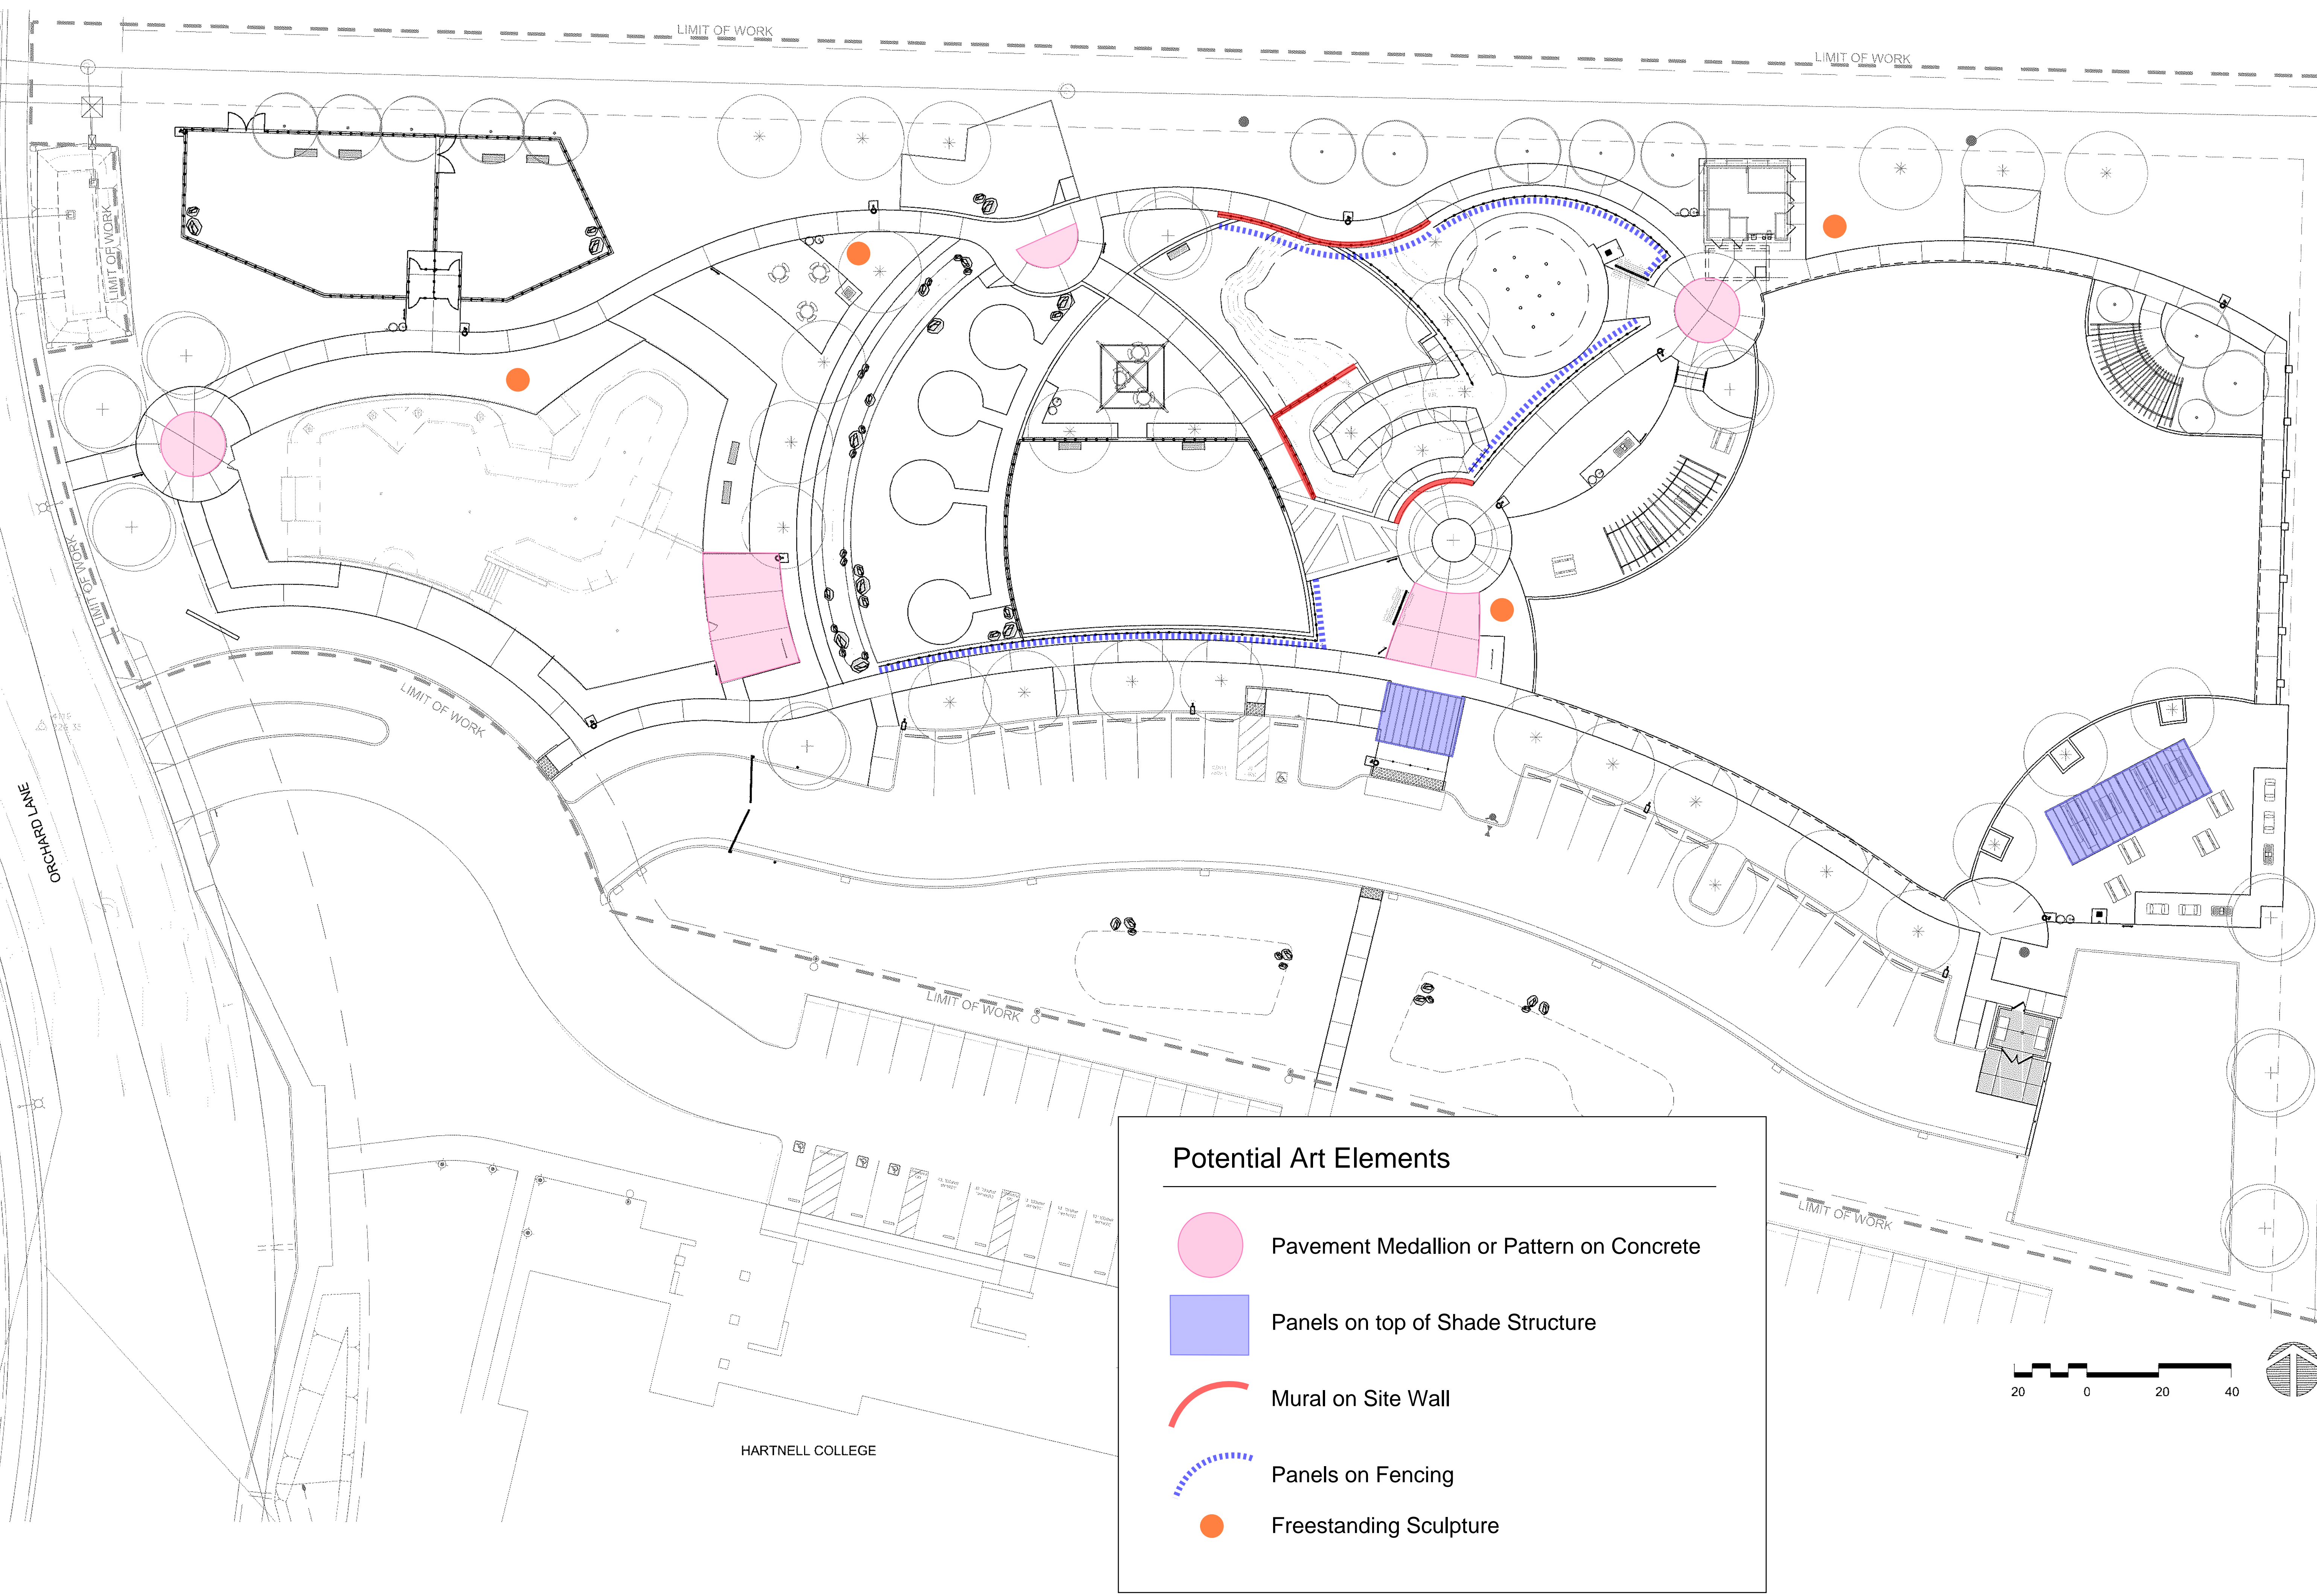

# Orchard Lane Park

Soledad, CA

- Legend**
- Bingo Market I
  - Elementary School
  - Feature 1
  - Feature 2
  - Soledad Cemetery
  - Soledad-Mission Recreation District
  - Tacos El Jalisco

SCALE: 1"=20'-0"

SITE PLAN

ORCHARD LANE PARK

### Potential Art Elements

-  Pavement Medallion or Pattern on Concrete
-  Panels on top of Shade Structure
-  Mural on Site Wall
-  Panels on Fencing
-  Freestanding Sculpture

REVISIONS:

NO.	DATE	DESCRIPTION

PROJECT:  
**ORCHARD LANE PARK**  
 ORCHARD LN. SOLEDAD, CA 93960  
 CITY OF SOLEDAD

PROJECT NO: 20.008  
 DATE: 07/23/2021  
 SCALE: 1" = 20'-0"  
 DRAWN | CHECKED: RR/BM  
 ISSUANCE:  
**PERMIT SET**