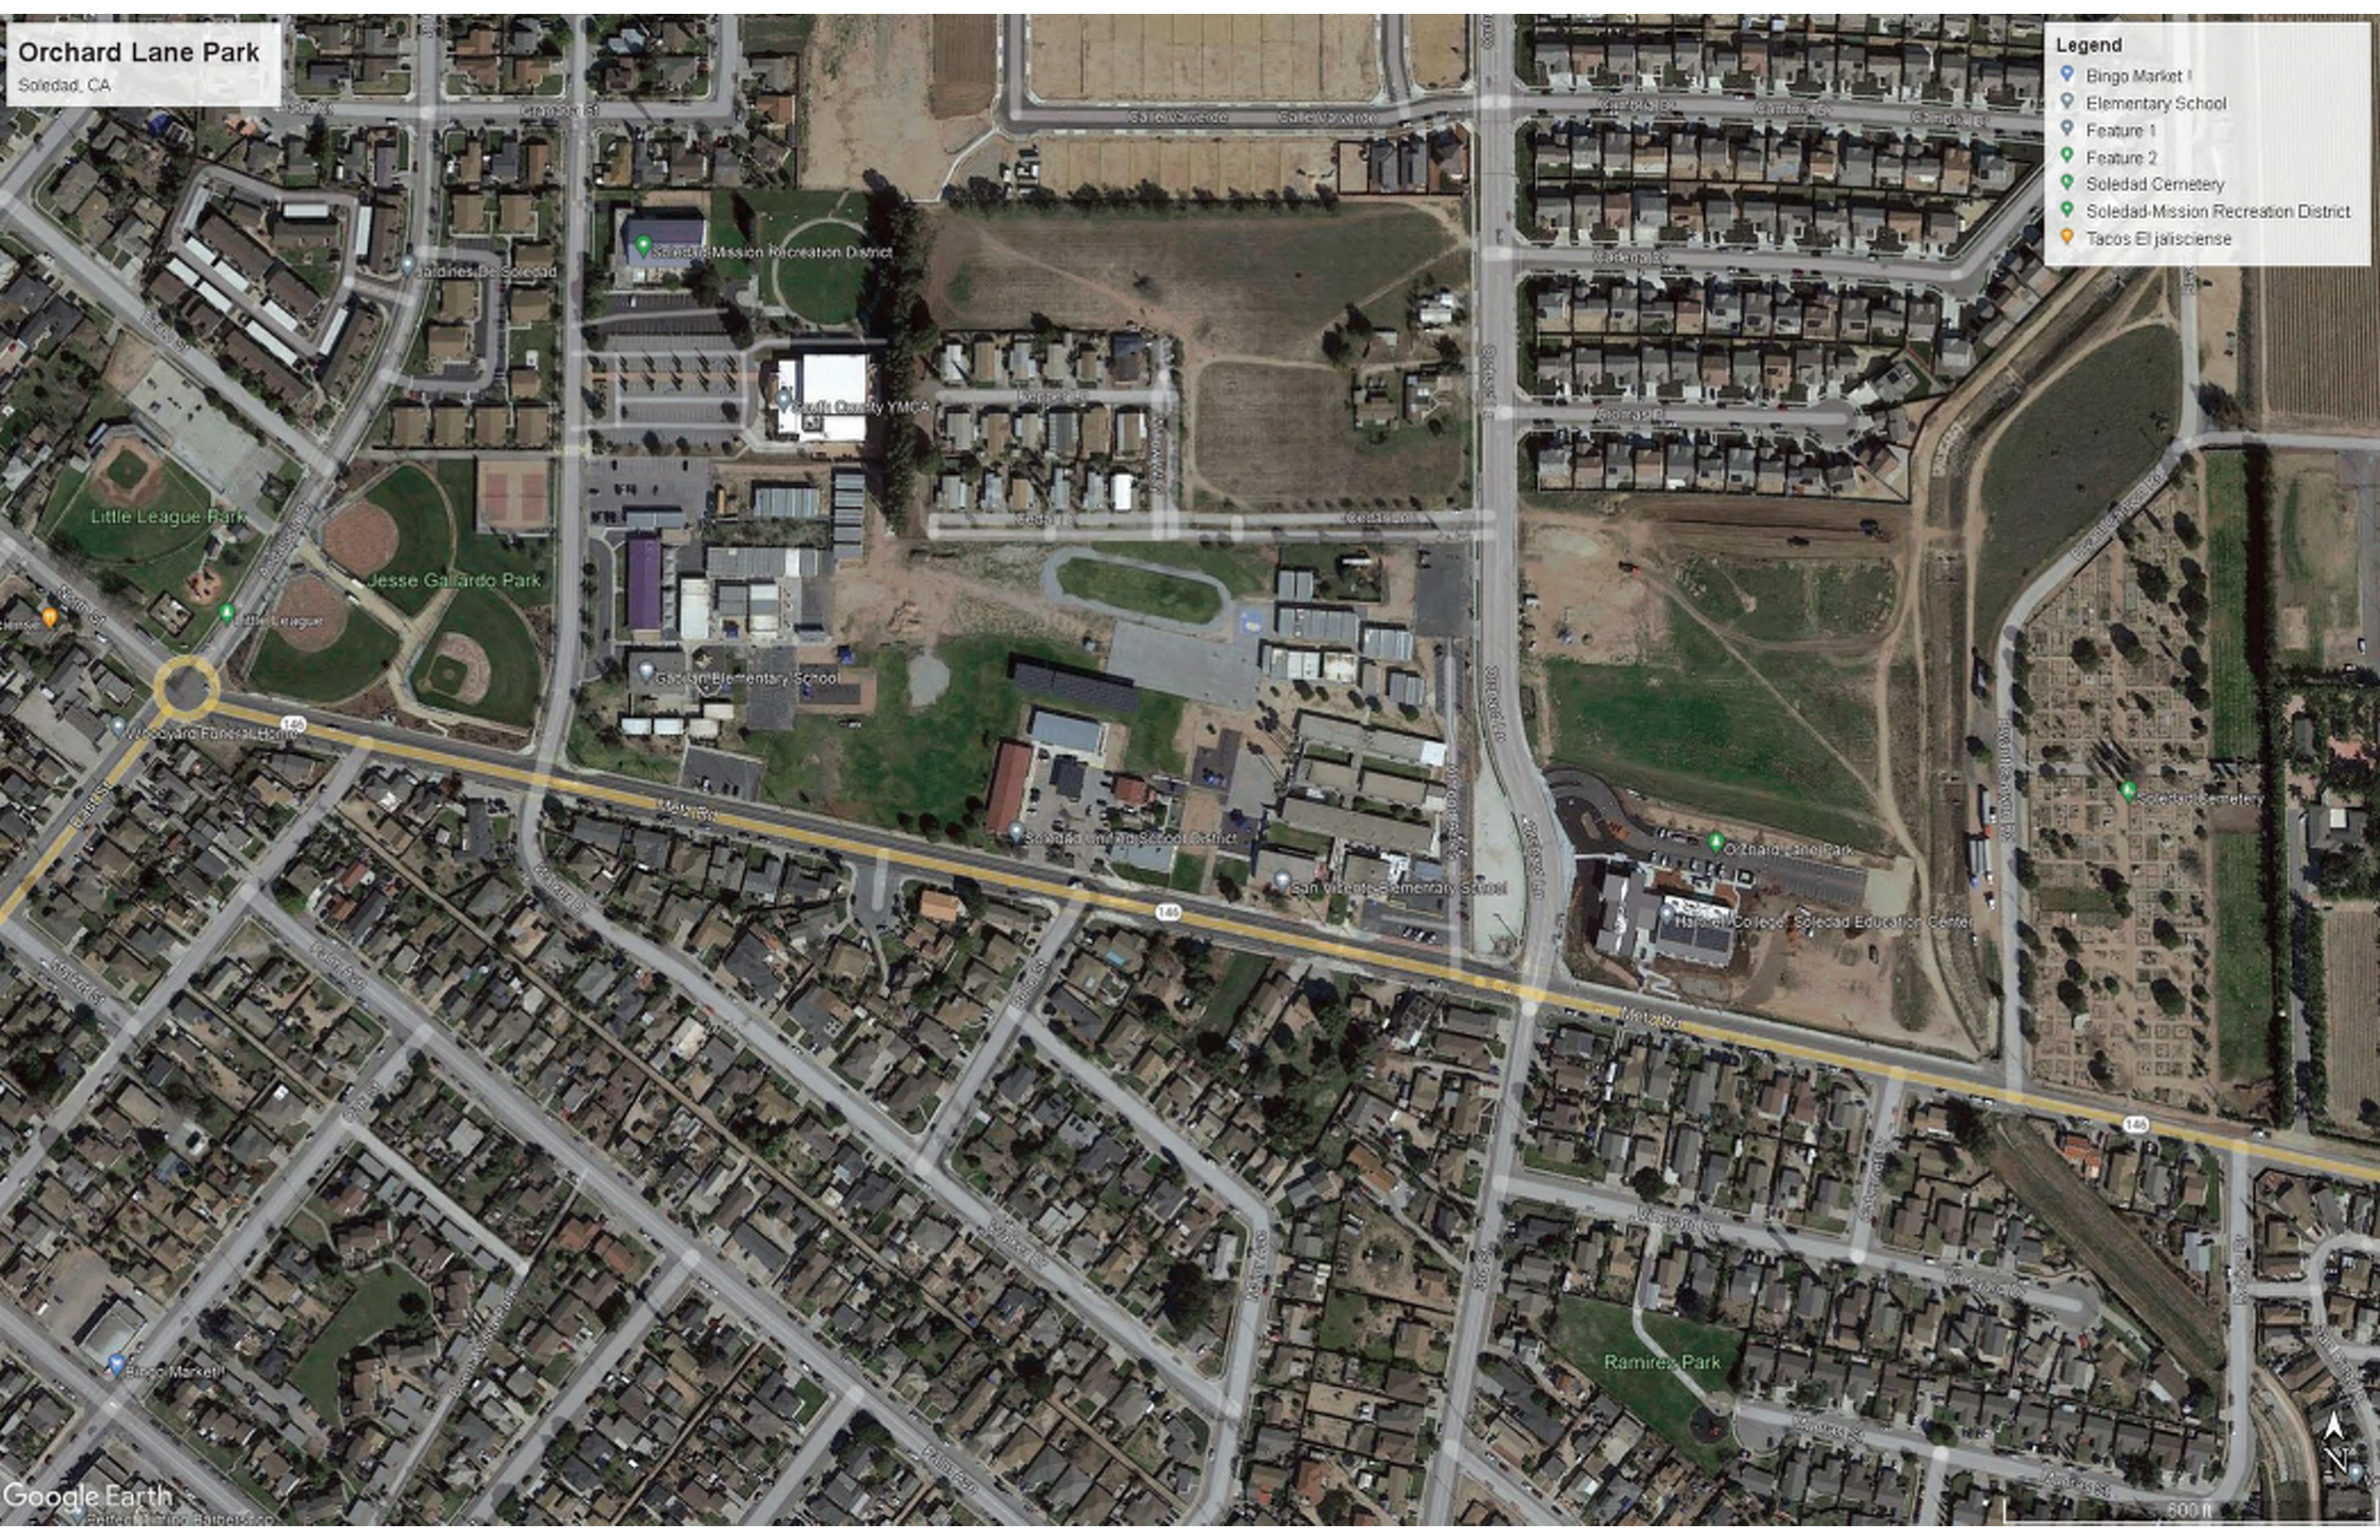

# Orchard Lane Park

Soledad, CA

- Legend**
- Bingo Market I
  - Elementary School
  - Feature 1
  - Feature 2
  - Soledad Cemetery
  - Soledad-Mission Recreation District
  - Tacos El Jalisco

SCALE: 1"=20'-0"

SITE PLAN

ORCHARD LANE PARK

### Potential Art Elements

-  Pavement Medallion or Pattern on Concrete
-  Panels on top of Shade Structure
-  Mural on Site Wall
-  Panels on Fencing
-  Freestanding Sculpture

REVISIONS:

NO.	DATE	DESCRIPTION

PROJECT:  
**ORCHARD LANE PARK**  
 ORCHARD LN. SOLEDAD, CA 93960  
 CITY OF SOLEDAD

PROJECT NO: 20.008  
 DATE: 07/23/2021  
 SCALE: 1" = 20'-0"  
 DRAWN | CHECKED: RR/BM  
 ISSUANCE:  
**PERMIT SET**